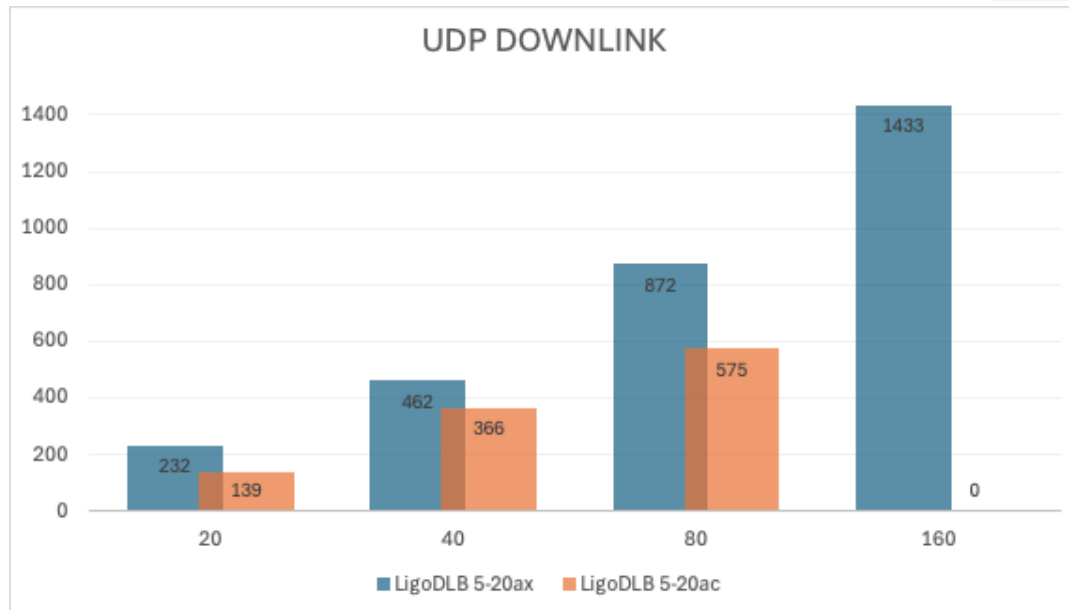

- Quick comparison in *800m* distance
- Location: Vilnius, Lithuania
- City environment + regular noise levels
- LigoDLB 5-20ax vs LigoDLB 5-20ac
- *1.4 Gbps* UDP downlink

Performance: 802.11ac vs 802.11ax

Throughput, Mbps

Channel width, MHz