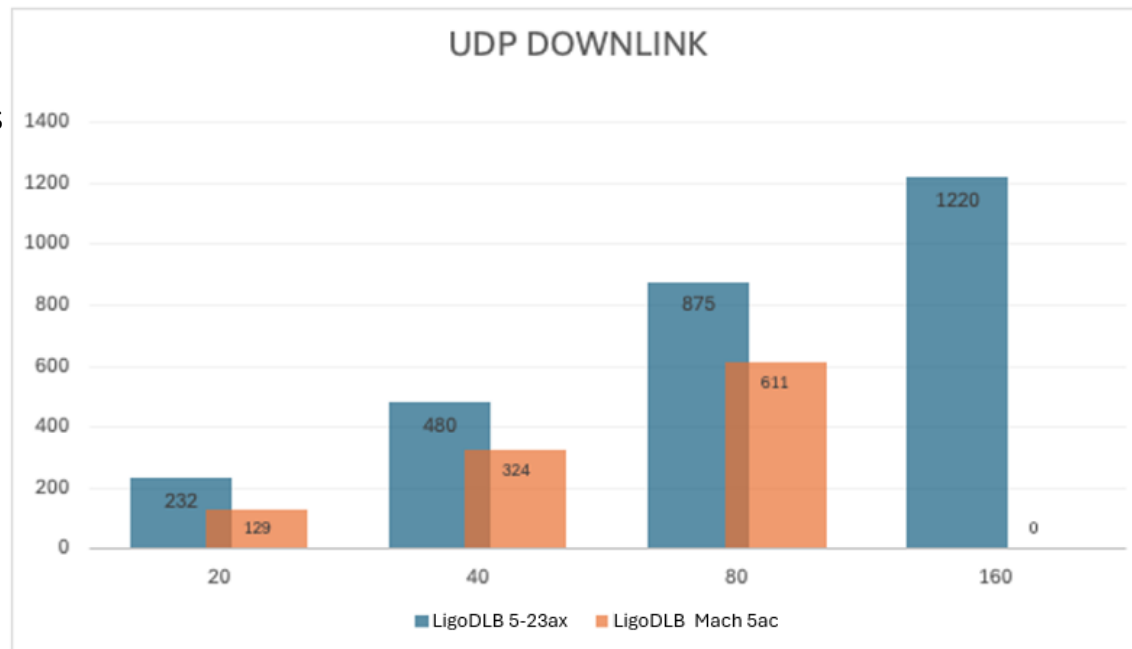

- Quick comparison in 3.2km distance
- Location: Vilnius, Lithuania
- City environment + regular noise levels
- LigoDLB 5-23ax vs LigoDLB Mach 5ac
- 1.2 Gbps UDP downlink

Performance: 802.11ac vs 802.11ax

Channel width, MHz