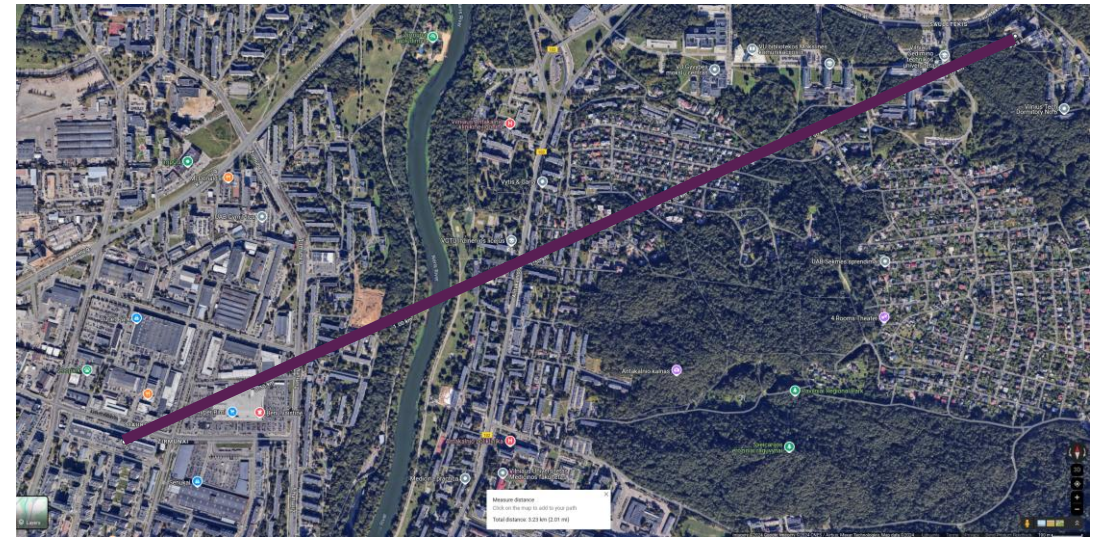

- Quick comparison in 3.2km distance
- Location: Vilnius, Lithuania
- City environment + regular noise levels
- LigoDLB 5-23ax vs LigoDLB Mach 5ac
- 1.2 Gbps UDP downlink

Performance: 802.11ac vs 802.11ax

Channel width, MHz