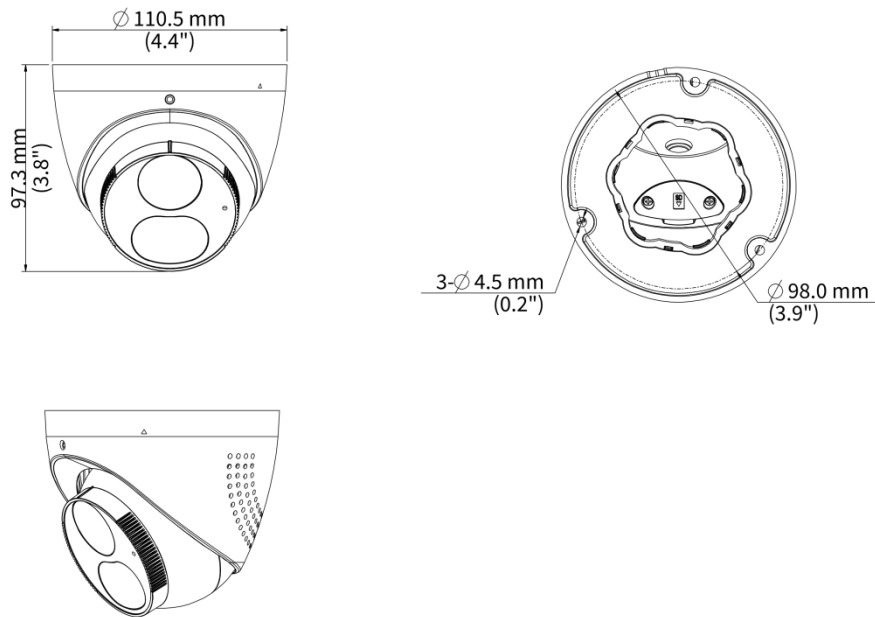

## Specifications

Model	IPC3614SB-ADF28KMC-I0	IPC3614SB-ADF40KMC-I0
-------	-----------------------	-----------------------

Camera		
Max Resolution	4 MP	
Sensor	1/2.7" CMOS	
Min. Illumination	Color: 0.002 Lux (F1.6, AGC ON), 0 Lux with light	
Day/Night	IR-cut filter with auto switch (ICR)	
Shutter	Auto/Manual, 1 ~ 1/100000s	
Adjustment Angle	Pan: 0° to 360°, Tilt: 0° to 80°, Rotate: 0° to 360°	
S/N	>52 dB	
WDR	120 dB	
Lens		
Focal Length	2.8 mm	4.0 mm
Iris Type	Fixed	
Iris	F1.6	
Field of View (H)	101.1°	83.7°
Field of View (V)	55.3°	44.9°
Field of View (D)	111.1°	89.2°
Lens Type	Fixed	
DORI		
DORI Distance (Lens)	2.8 mm	4 mm
DORI Distance (Detect)	63.0 m (206.7 ft.)	90.0 m (295.3 ft.)
DORI Distance (Observe)	25.2 m (82.7 ft.)	36.0 m (118.1 ft.)
DORI Distance (Recognize)	12.6 m (41.3 ft.)	18.0 m (59.1 ft.)
DORI Distance (Identify)	6.3 m (20.7 ft.)	9.0 m (29.5 ft.)
Illuminator		
Supplemental Light	Dual light	
Illumination Distance (IR)	30 m (98.4 ft.)	
Illumination Distance (Warm Light)	30 m (98.4 ft.)	
Light On/Off Control	Auto/Manual	
Wavelength	850 nm	
Video		
Video Compression	Ultra 265, H.265, H.264, MJPEG	
H.264 Code Profile	Baseline profile, Main profile, High profile	
Frame Rate	Main Stream: 4 MP (2688 × 1520), max. 30 fps; 4 MP (2560 × 1440), max. 30 fps; 3 MP (2304 × 1296), max. 30 fps; 1080P (1920 × 1080), max. 30 fps; Sub Stream: 720P (1280 × 720), max. 30 fps; D1 (720 × 576), max. 30 fps; 640 × 360, max. 30 fps; Third Stream: D1 (720 × 576), max. 30 fps; 640 × 360, max. 30 fps; 2CIF (704 × 288), max. 30 fps; CIF (352 × 288), max. 30 fps;	
Video Bit Rate	128 Kbps to 16 Mbps	
U-code	Support	
OSD	Up to 8 OSDs	
Privacy Mask	Up to 4 areas	
ROI	Support	
Video Stream	Triple streams	

## Dimensions