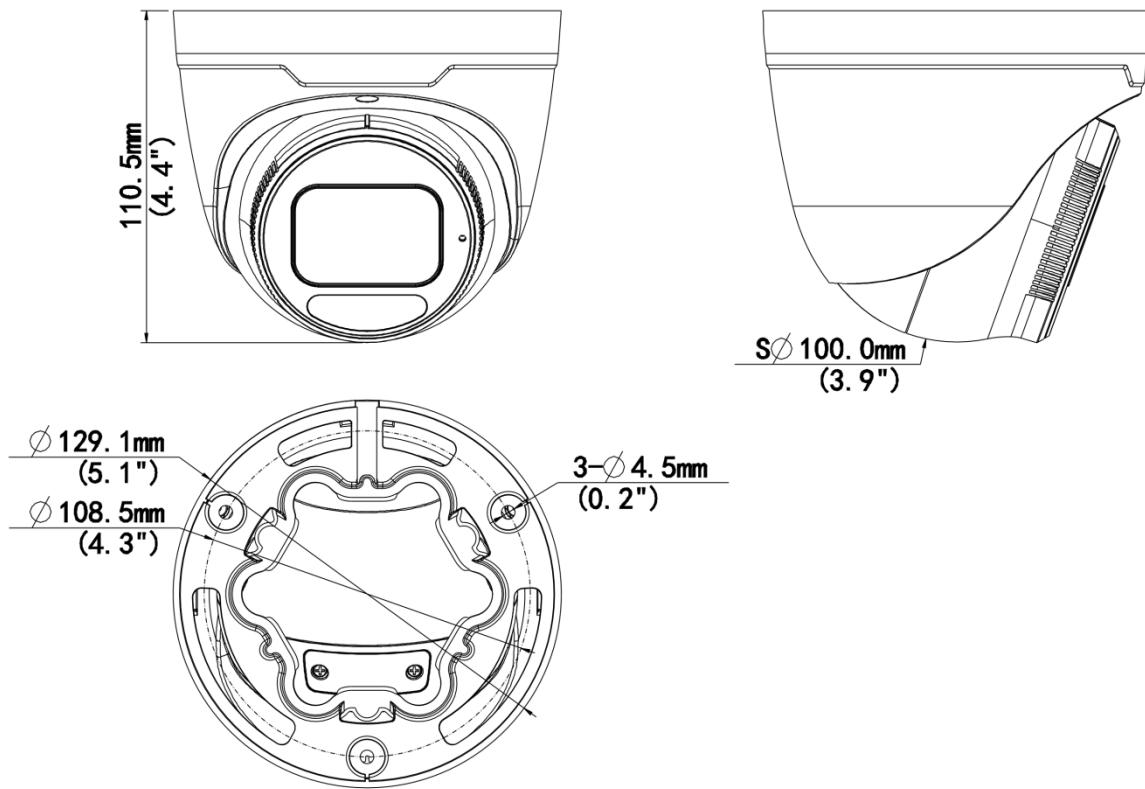

## Specifications

Model	IPC3638SE-ADF28K-WP-I1	IPC3638SE-ADF40K-WP-I1
<b>Camera</b>		
Max Resolution	8 MP	
Sensor	1/1.2" CMOS	
Min. Illumination	Color: 0.0003 Lux (F1.0, AGC ON)	
Shutter	Auto/Manual, 1 to 1/100000 s	
Adjustment Angle	Pan: 0° to 360°, Tilt: 0° to 75°, Rotate: 0° to 360°	
S/N	>56 dB	
WDR	130 dB	
<b>Lens</b>		
Focal Length	2.8 mm	4.0 mm
Iris Type	Fixed	
Iris	F1.0	
Field of View (H)	105.0°	88.3°
Field of View (V)	56.1°	48.3°
Field of View (D)	121.0°	102.5°
Lens Type	Fixed	
<b>DORI</b>		
DORI Distance (Lens)	2.8 mm	4 mm
DORI Distance (Detect)	43.4 m (142.4 ft.)	62.1 m (203.7 ft.)
DORI Distance (Observe)	17.4 m (57.1 ft.)	24.8 m (81.4 ft.)
DORI Distance (Recognize)	8.7 m (28.5 ft.)	12.4 m (40.7 ft.)
DORI Distance (Identify)	4.3 m (14.1 ft.)	6.2 m (20.3 ft.)
<b>Illuminator</b>		
Supplemental Light	Warm light	
Illumination Distance (Warm Light)	30 m (98.4 ft.)	
Light On/Off Control	Auto/Manual	
<b>Video</b>		
Video Compression	Ultra 265, H.265, H.264, MJPEG	
H.264 Code Profile	Baseline profile, Main profile, High profile	
Frame Rate-Main Stream	8 MP (3840 × 2160), max. 30 fps; 5.3 MP (3072 × 1728), max. 30 fps; 3.6 MP (2560 × 1440), max. 30 fps; 1080P (1920 × 1080), max. 30 fps; 720P (1280 × 720), max. 30 fps;	
Frame Rate-Sub Stream	1080P (1920 × 1080), max. 30 fps; 720P (1280 × 720), max. 30 fps; D1 (720 × 576), max. 30 fps; 640 × 360, max. 30 fps; 2CIF (704 × 288), max. 30 fps; CIF (352 × 288), max. 30 fps	
Frame Rate-Third Stream	D1 (720 × 576), max. 30 fps; 640 × 360, max. 30 fps; 2CIF (704 × 288), max. 30 fps; CIF (352 × 288), max. 30 fps;	
Video Bit Rate	128 Kbps to 16 Mbps	
U-code	Support	
OSD	Up to 8 OSDs	
Privacy Mask	Up to 4 areas	
ROI	Support	
Video Stream	Triple streams	

## Dimensions