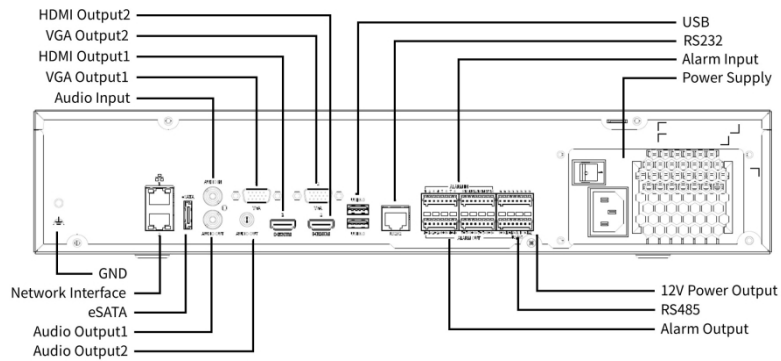

Dimensions

Accessories

FL-2U

4 HDDs & 8 HDDs 2U NVR Rack Mount

Rear Panel

Zhejiang Uniview Technologies Co., Ltd.

<http://www.uniview.com>

overseasbusiness@uniview.com; globalsupport@uniview.com