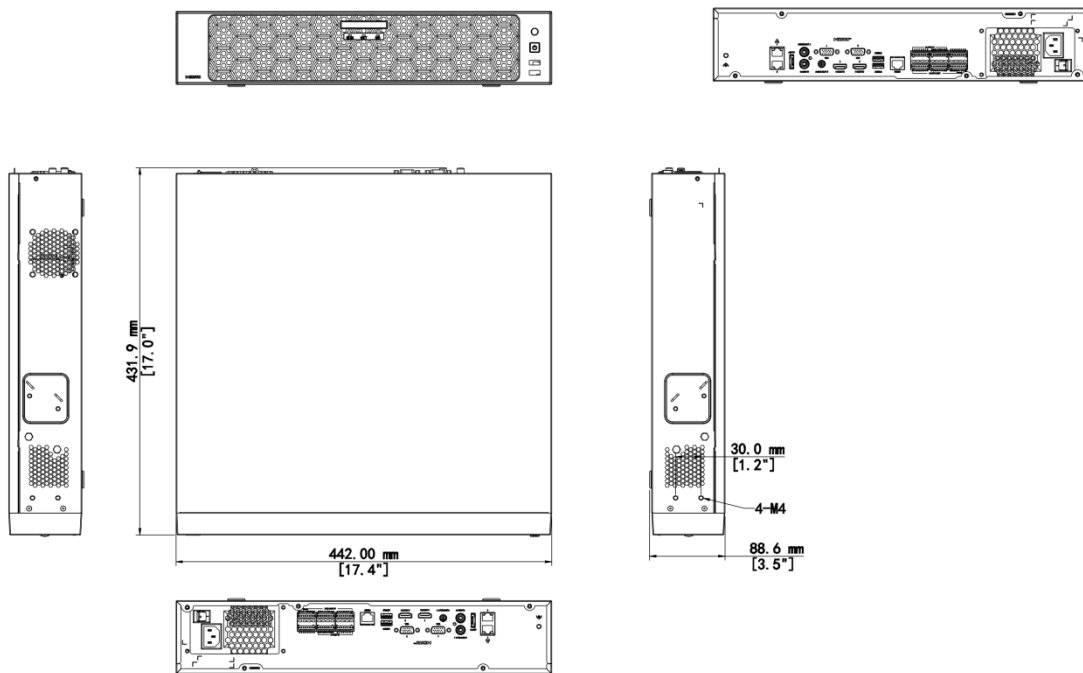

Power Supply	AC 100~240V
Working Environment	
Working Temperature	-10 °C ~ + 55 °C (+14 °F ~ +131 °F)
Working Humidity	≤ 90% RH (non-condensing)
Power Consumption (without HDD)	≤ 35W
Dimensions	
Weight (without HDD)	≤ 5.5Kg (12.1lb)
Height	2U
Dimensions	442mm × 432mm × 86mm (17.4"×17.0"×3.4")
Certification	
Certification	CE; FCC; UL; RoHS; WEEE
CE	EN 55032, EN 61000-3-3, EN IEC 61000-3-2, EN 55035
FCC	Part15 Subpart B
Compliance	
NDA Compliant	Support

Dimensions

Accessories