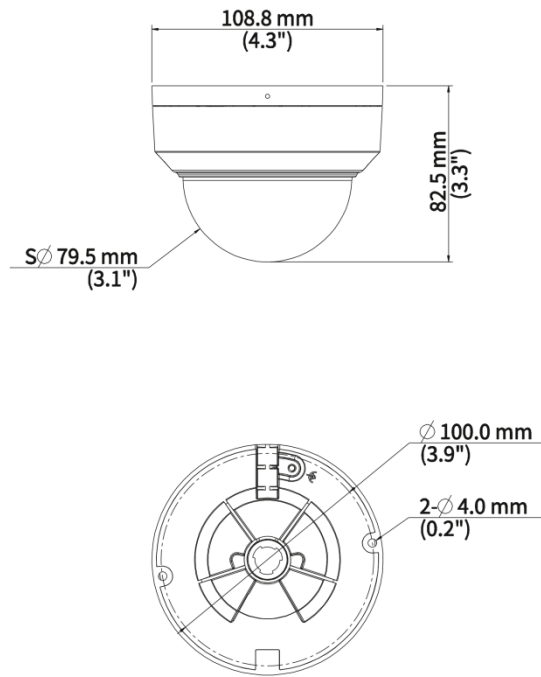

Video Output	N/A	
<b>Certification</b>		
EMC	CE-EMC (EN 55032, EN 61000-3-3, EN IEC 61000-3-2, EN 55035) FCC (FCC 47 CFR part15 B)	
Safety	CE LVD (EN 62368-1) CB (IEC 62368-1) UL/CUL (UL 62368-1, CAN/CSA C22.2 No. 62368-1)	
Environment	CE-RoHS (2011/65/EU;(EU)2015/863); WEEE (2012/19/EU);	
Protection	IP67 (IEC 60529) IK10 (IEC 62262)	
<b>General</b>		
Power	DC 12 V±25%, PoE (IEEE 802.3af)	
Power Consumption	Max. 6.0 W	
Power Interface	Ø5.5 mm coaxial power plug	
Dimensions	Ø109 mm × 83 mm (Ø4.3" × 3.3") (Ø × H)	
Weight	0.43 kg (0.99 lb.)	
Material	Metal	Metal
Working Environment	-30 °C to 60 °C (-22 °F to 140 °F), Humidity: ≤ 95% RH (non-condensing)	
Storage Environment	-30 °C to 60 °C (-22 °F to 140 °F), Humidity: ≤ 95% RH (non-condensing)	
Surge Protection	4 KV	
Reset Button	N/A	
Web Client Language	20 Languages: Traditional Chinese, English, Simplified Chinese, Polish, German, Russian, French, Korean, Dutch, Czech, Portuguese (Europe), Portuguese (Brazil), Japanese, Thai, Turkish, Spanish (Latin America), Spanish (Europe), Hungarian, Italian, Vietnamese	

## Dimensions