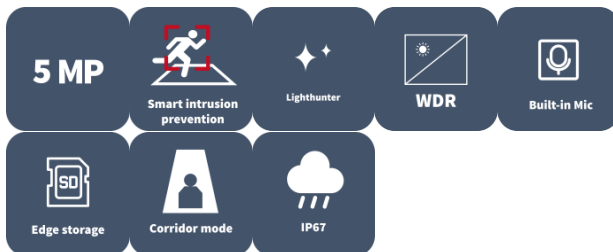

5MP HD Intelligent LightHunter IR Fixed Eyeball Network Camera IPC3635SS-ADF28K-I1

Features

- High quality image with 5 MP, 1/2.7" CMOS sensor
- 5 MP (2880 × 1620)@30/25 (default) fps; 4 MP (2560 × 1440)@30/25 fps; 3 MP (2304 × 1296)@30/25 fps; 1080P (1920 × 1080)@30/25 fps
- Ultra 265, H.265, H.264, MJPEG
- Intelligent perimeter protection, including cross line, intrusion, enter area, leave area detection
- Based on target classification, smart intrusion prevention significantly reduces false alarm caused by leaves, birds and lights, accurately focusing on human, motor vehicle and non-motor vehicle
- Intelligent people flow counting and crowd density monitoring
- Smart intrusion prevention with color retrieval
- ASM (auto scene match)
- LightHunter technology ensures ultra-high image quality in low illumination environment
- 130 dB true WDR technology ensures clear image in strong backlight scene
- Supports 9:16 corridor mode
- Alarm I/O: 1/1, audio I/O: 1/1, built-in mic
- Smart IR, up to 40 m (131.2 ft) IR distance
- MicroSD, up to 512 GB
- IP67 protection