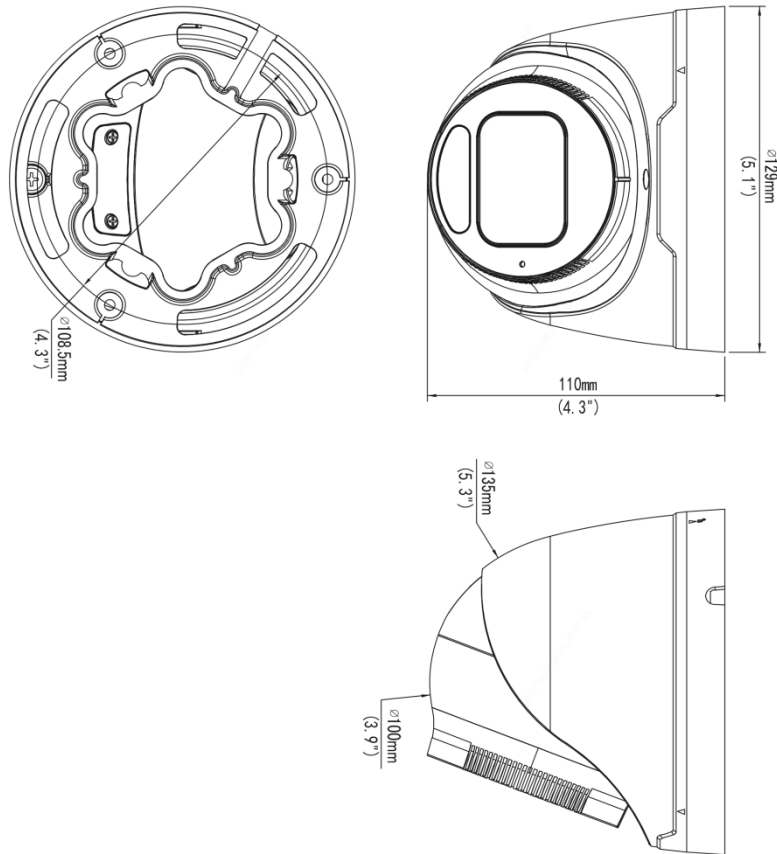

Accessories

TR-JB03-H-IN

Junction Box for Metal Turret Camera(Support wiring from behind)

TR-JB07/WM03-F-IN

Wall Mounting Assembling Bracket with Back Hole for 3 Inch Hemisphere

TR-WM03-B-IN

Wall Mounting Assembling Bracket for 3 Inch Hemisphere