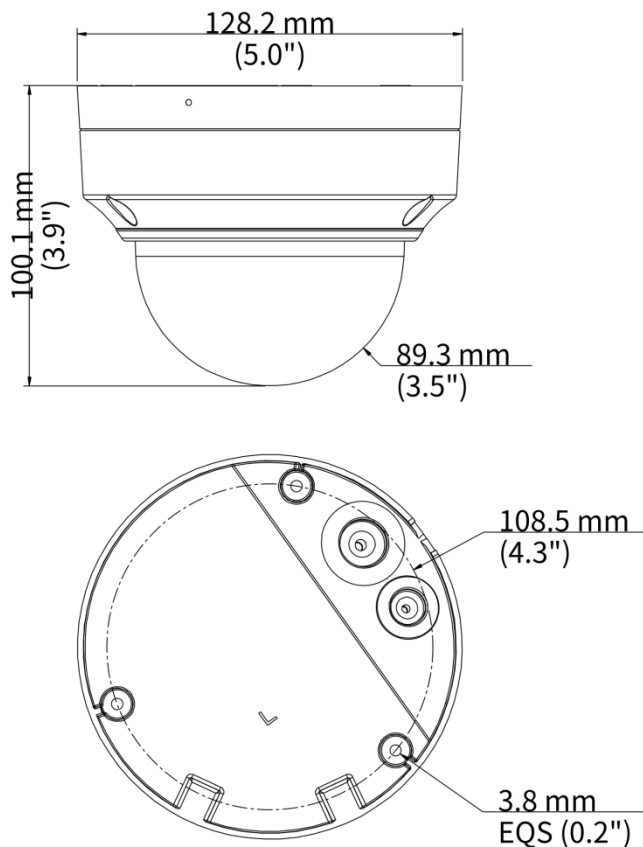

Network	1 × RJ45 10 M/100 M Base-TX Ethernet
Video Output	N/A
<b>Certification</b>	
EMC	CE-EMC (EN 55032, EN 61000-3-3, EN IEC 61000-3-2, EN 55035) FCC (FCC 47 CFR part15 B)
Safety	CE LVD (EN 62368-1) CB (IEC 62368-1)UL/CUL (UL 62368-1, CAN/CSA C22.2 No. 62368-1)
Environment	CE-RoHS (2011/65/EU;(EU)2015/863); WEEE (2012/19/EU);
Protection	IP67 (IEC 60529) IK10 (IEC 62262)
<b>General</b>	
Power	DC 12 V±25%, PoE (IEEE 802.3af)
Power Consumption	Max. 6.5 W
Power Interface	Cable-free
Dimensions	Ø128 mm × 100 mm (Ø5.0" × 3.9") (Ø × H)
Weight	0.59 kg (1.31 lb.)
Material	Metal
Working Environment	-30 °C to 60 °C (-22 °F to 140 °F), Humidity: ≤ 95% RH (non-condensing)
Storage Environment	-30 °C to 60 °C (-22 °F to 140 °F), Humidity: ≤ 95% RH (non-condensing)
Surge Protection	6 KV
Reset Button	Support
Web Client Language	20 Languages: Traditional Chinese, English, Simplified Chinese, Polish, German, Russian, French, Korean, Dutch, Czech, Portuguese (Europe), Portuguese (Brazil), Japanese, Thai, Turkish, Spanish (Latin America), Spanish (Europe), Hungarian, Italian, Vietnamese

## Dimensions